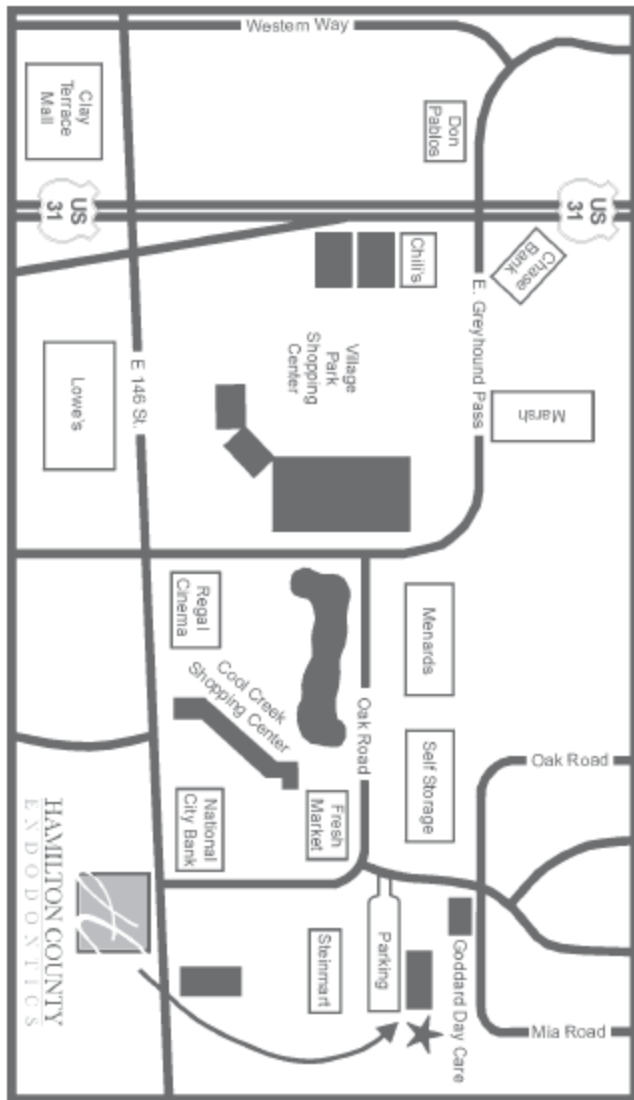

HAMILTON COUNTY
ENDODONTICS

14757 Oak Road

Easiest Directions from US 31:

- Take Clay terrace Exit off of 31
- Turn East on 146th Street (Left if coming from the north; Right if coming from the south)
- Continue past Regal Cinema (on your left)
- There is a stop light at the Cool Creek Shopping Center – at stop light, turn left onto Oak Road
- Continue on Oak Road, pass Fresh market, and take a slight right at stop sign
- There is an office building complex immediately to your right, we are in the back-left corner (Suite 400)
- If you get to the Goddard school, you have gone too far